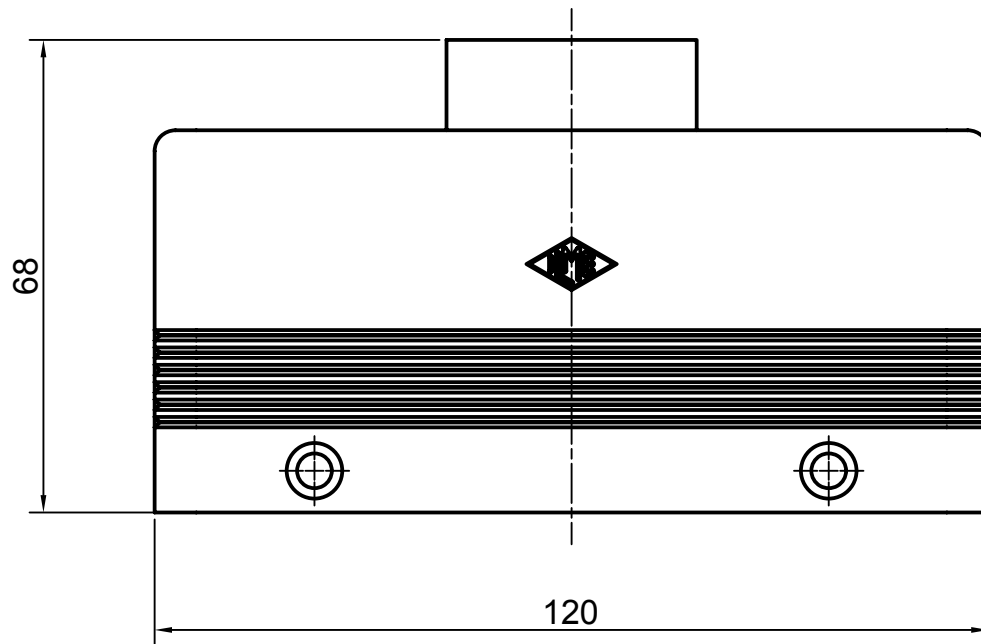

Diritti riservati

All rights reserved

Date 10.01.2007	CMV 16	Scale	
Sign.	hood top entry PG21 ins.	1:1	