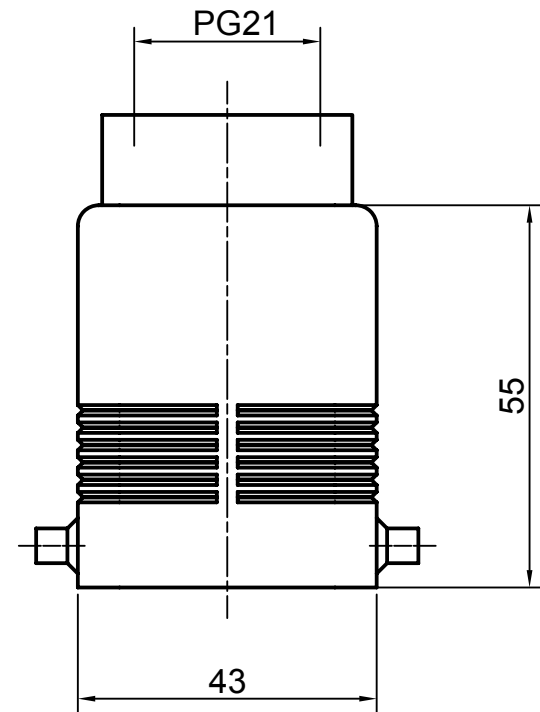

Diritti riservati

All rights reserved

Date 10.01.2007	CMV 16	Scale	
Sign.	hood top entry PG21 ins.	1:1	